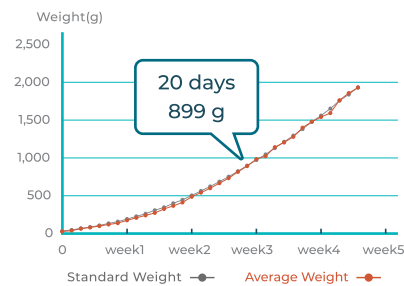

AI Weight Scale

The disruptive precision AI Weight Scale utilizes AI edge computing technology to calculate weight of chickens in an intuitive way, where total weight divide by the number of chickens recognized by the AI scale auto calculate the average weight of each chicken. The data is then uploaded to the cloud, allowing farmers easily access.

Item	Sepecification
Product name	AI weight scale
Model name	W206-30A
Measuring range	0-20 Kg
Precision	10 g
Working temp.	0 ~ 50 °C
Power	AC 100V-240V, Max 20W
Camera resolution	2M pixels
Camera FOV	120 °C
Storage	16 GB or 128 GB
Product weight	10 Kg
Product size	Diameter 60cm / Height 110-140cm
Wireless	Wi-Fi IEEE 802.11a/b/g/n/ac 2.4GHz 5GHz

Key Features

- * Ultra high accuracy 98.7%
- * Real-time health monitoring
- * Available for all varieties
- * Improved revenue
- * Lower feed/labor cost
- * Precision farming
- * Accurate and reliable (25g Average error)