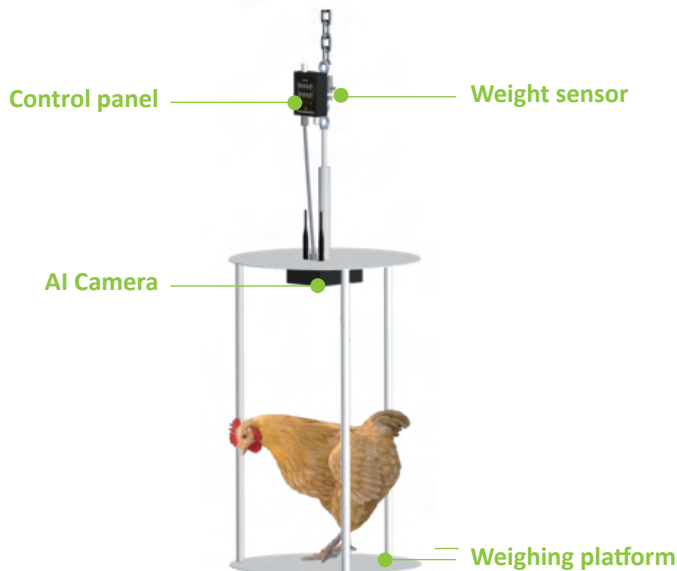

AI Weight Scale

The disruptive precision AI Weight Scale utilizes AI edge computing technology to calculate weight of chickens in an intuitive way, where total weight divide by the number of chickens recognized by the AI scale auto calculate the average weight of each chicken. The data is then uploaded to the cloud, allowing farmers easily access.

Item	Sepecification
Product name	AI weight scale
Model name	W206-30A
Measuring range	0-20 Kg
Precision	10 g
Working temp.	0 ~ 50 °C
Power	AC 100V-240V, Max 20W
Camera resolution	2M pixels
Camera FOV	120 °C
Storage	16 GB or 128 GB
Product weight	10 Kg
Product size	Diameter 60cm / Height 110-140cm
Wireless	Wi-Fi IEEE 802.11a/b/g/n/ac 2.4GHz 5GHz

Key Features

- * Ultra high accuracy 98.7%
- * Real-time health monitoring
- * Available for all varieties
- * Improved revenue
- * Lower feed/labor cost
- * Precision farming
- * Accurate and reliable (25g Average error)