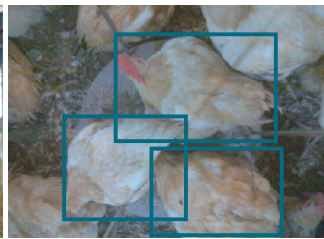

AI Weight Scale

The disruptive precision AI Weight Scale utilizes AI edge computing technology to calculate weight of chickens in an intuitive way, where total weight divide by the number of chickens recognized by the AI scale auto calculate the average weight of each chicken. The data is then uploaded to the cloud, allowing farmers easily access.

Item	Sepecification
Product name	AI weight scale
Model name	W206-30A
Measuring range	0-20 Kg
Precision	10 g
Working temp.	0 ~ 50 °C
Power	AC 100V-240V, Max 20W
Camera resolution	2M pixels
Camera FOV	120 °C
Storage	16 GB or 128 GB
Product weight	10 Kg
Product size	Diameter 60cm / Height 110-140cm
Wireless	Wi-Fi IEEE 802.11a/b/g/n/ac 2.4GHz 5GHz

Key Features

- * Ultra high accuracy 98.7%
- * Real-time health monitoring
- * Available for all varieties
- * Improved revenue
- * Lower feed/labor cost
- * Precision farming
- * Accurate and reliable (25g Average error)